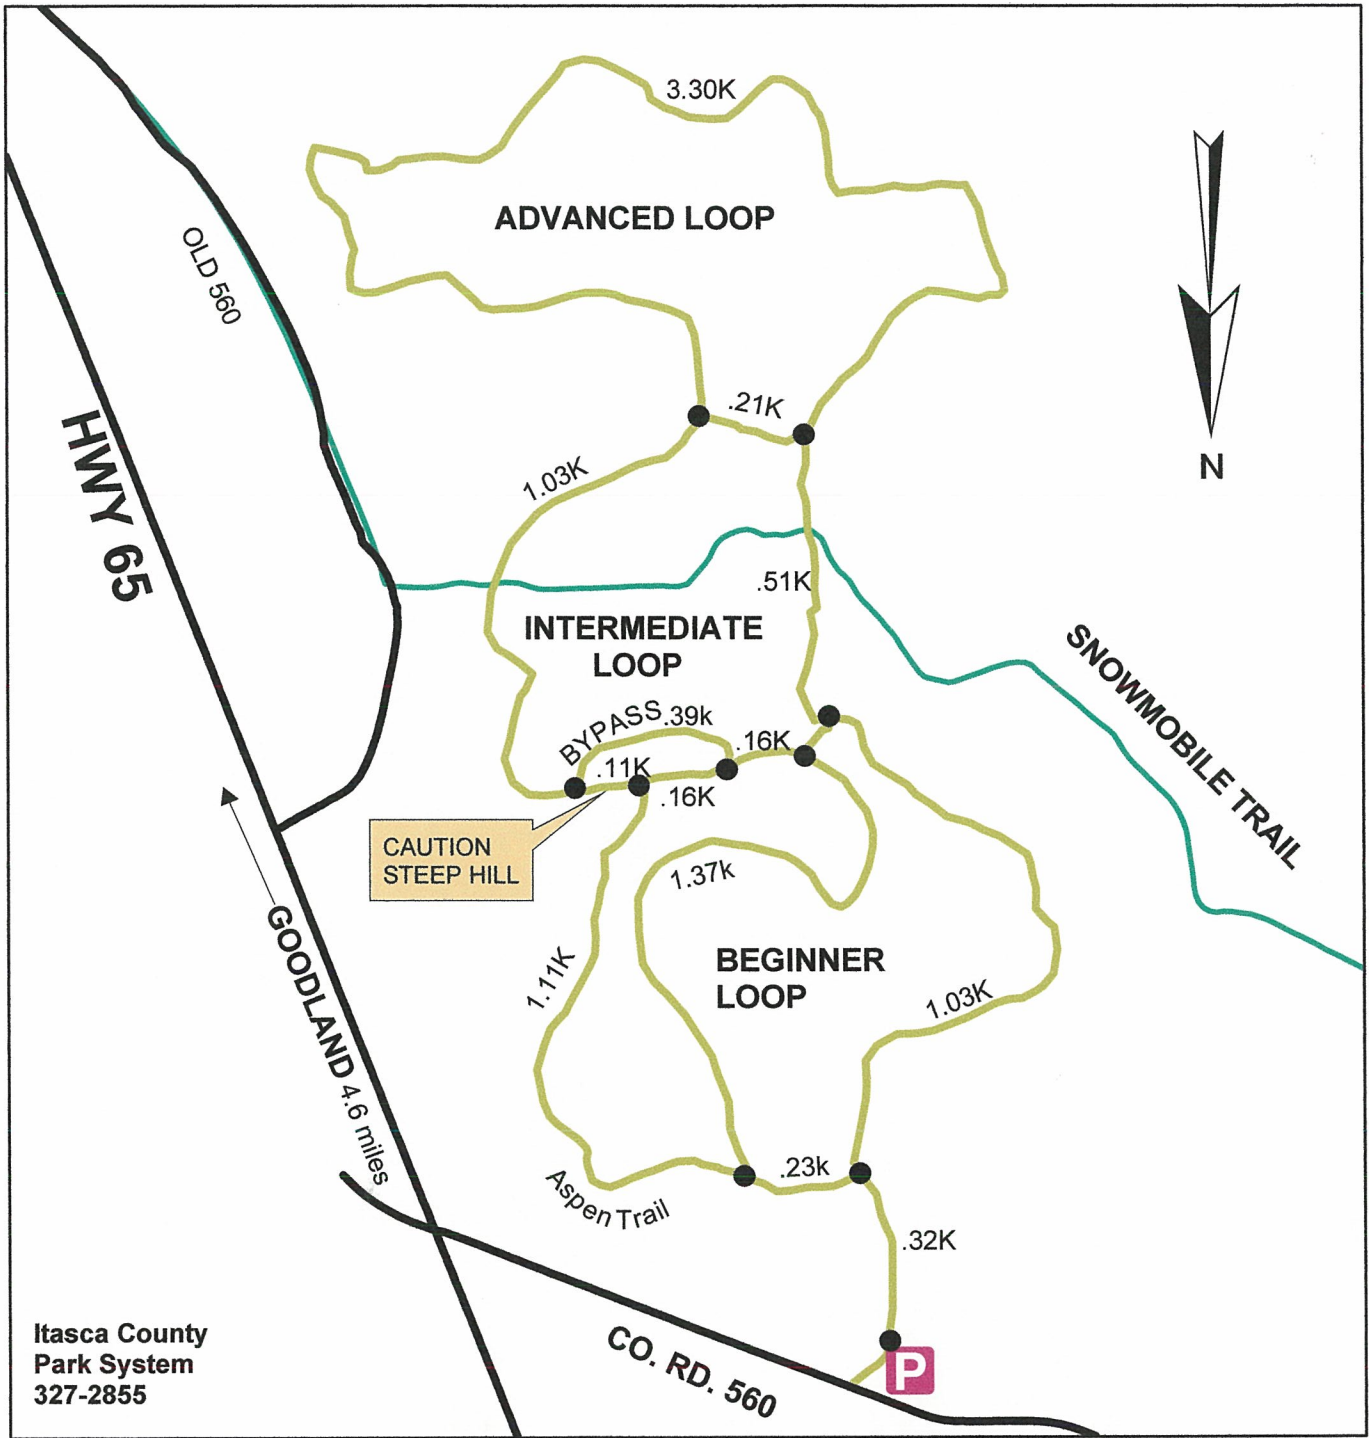

BIG RIDGE SKI TRAIL

Itasca County
Park System
327-2855

0 0.04 0.09 0.18 0.27 0.36
Miles

0 0.05 0.1 0.2 0.3 0.4
Kilometers

Legend

- Roads
- Ski Trail
- Snowmobile Trail

COPYRIGHT - ITASCA COUNTY
ALL RIGHTS RESERVED