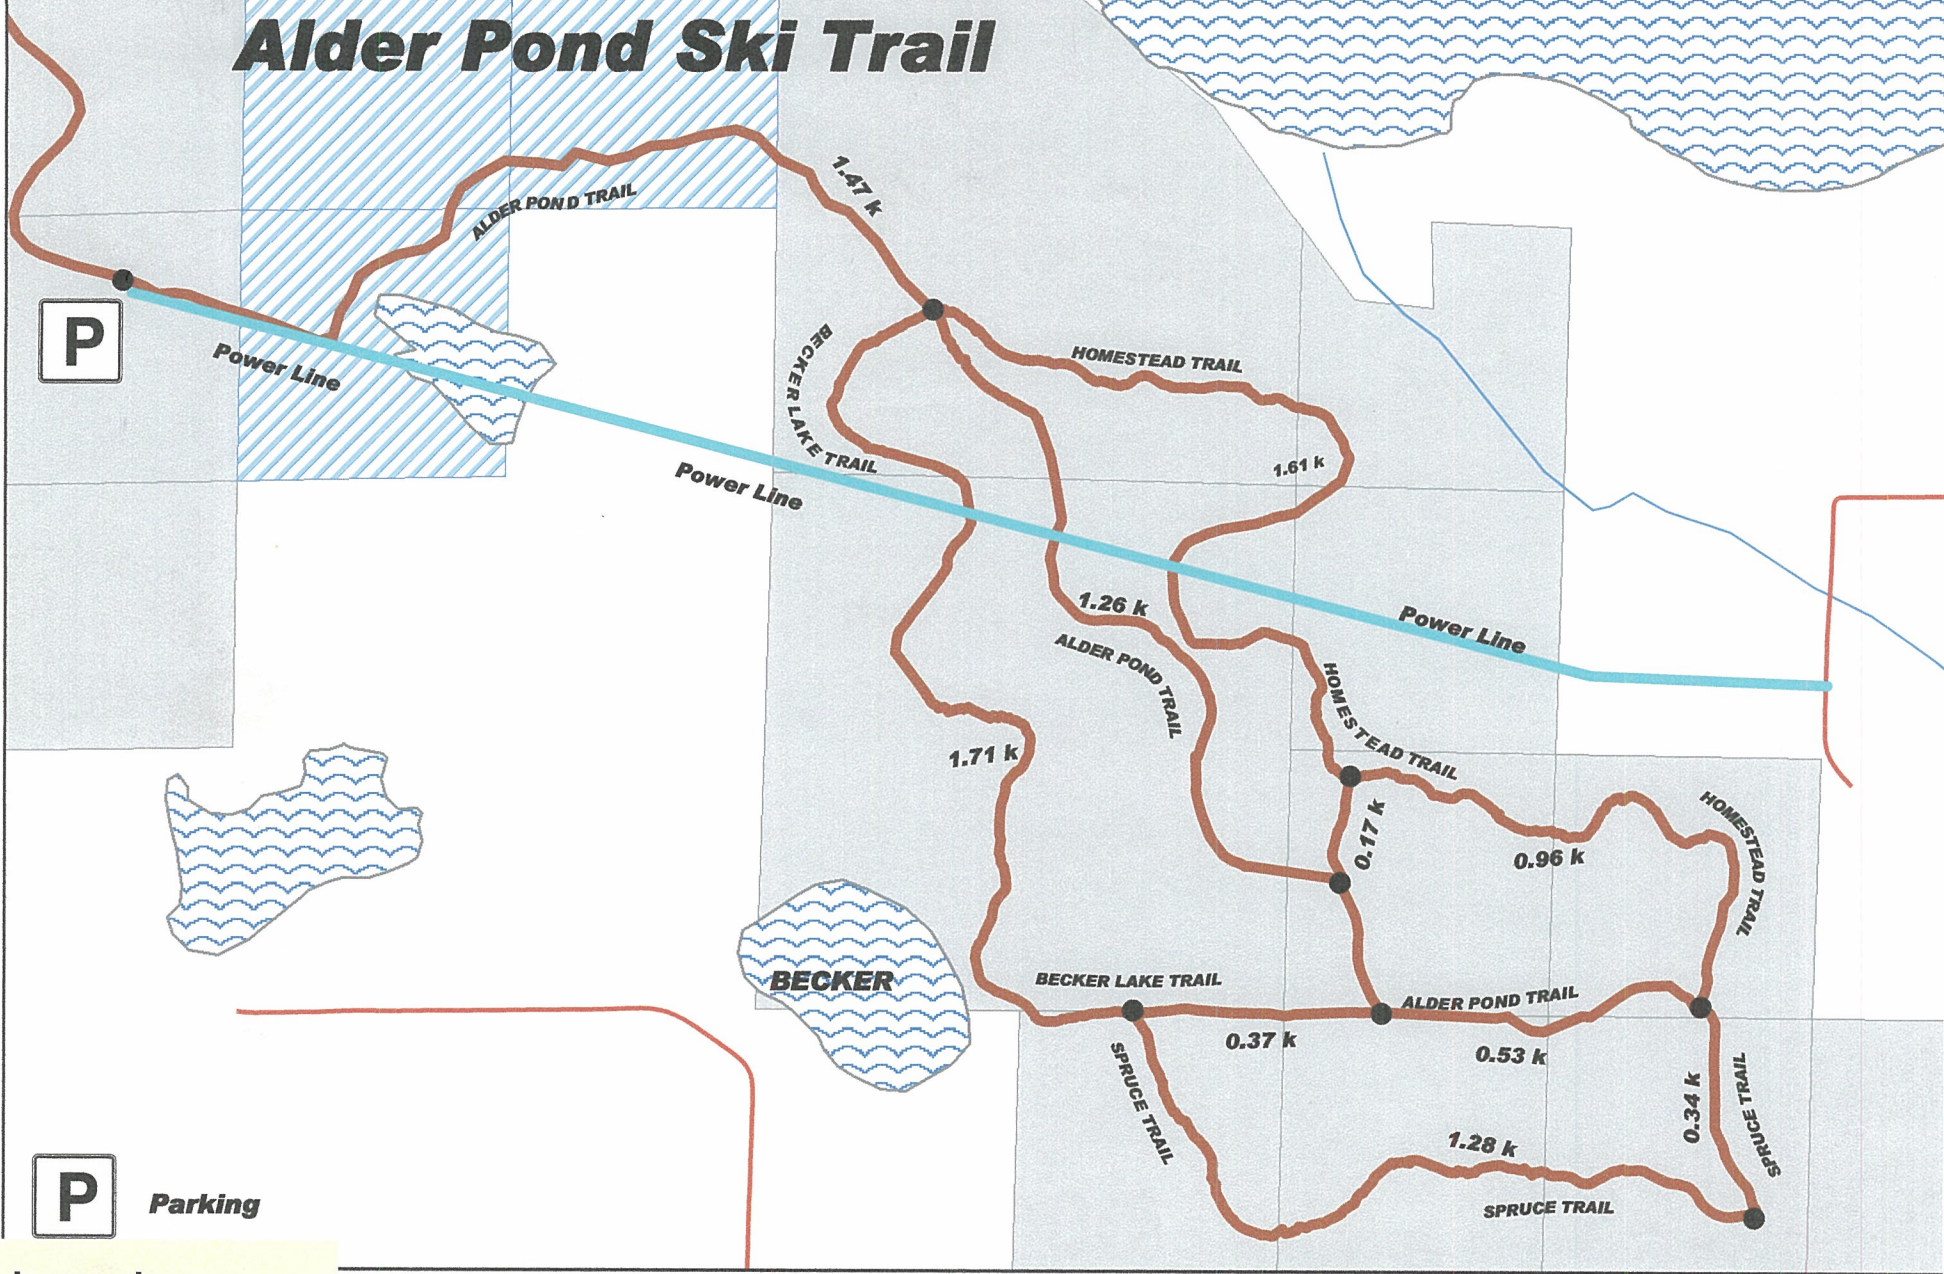

Alder Pond Ski Trail

P

Power Line

ALDER POND TRAIL

1.47 k

BECKER LAKE TRAIL

HOMESTEAD TRAIL

1.61 k

Power Line

1.26 k

ALDER POND TRAIL

Power Line

1.71 k

HOMESTEAD TRAIL

0.17 k

0.96 k

HOMESTEAD TRAIL

BECKER

BECKER LAKE TRAIL

ALDER POND TRAIL

0.37 k

SPRUCE TRAIL

0.53 k

TRAIL

1.28 k

SPRUCE TRAIL

0.34 k

P

Parking

Legend

-  x_cntry_ski arc
-  Lakes
-  Private Land
-  County Taxforfeit

PLEASE NO HORSES DURING SNOW COVERED SEASON OR DURING POOR WEATHER CONDITIONS.