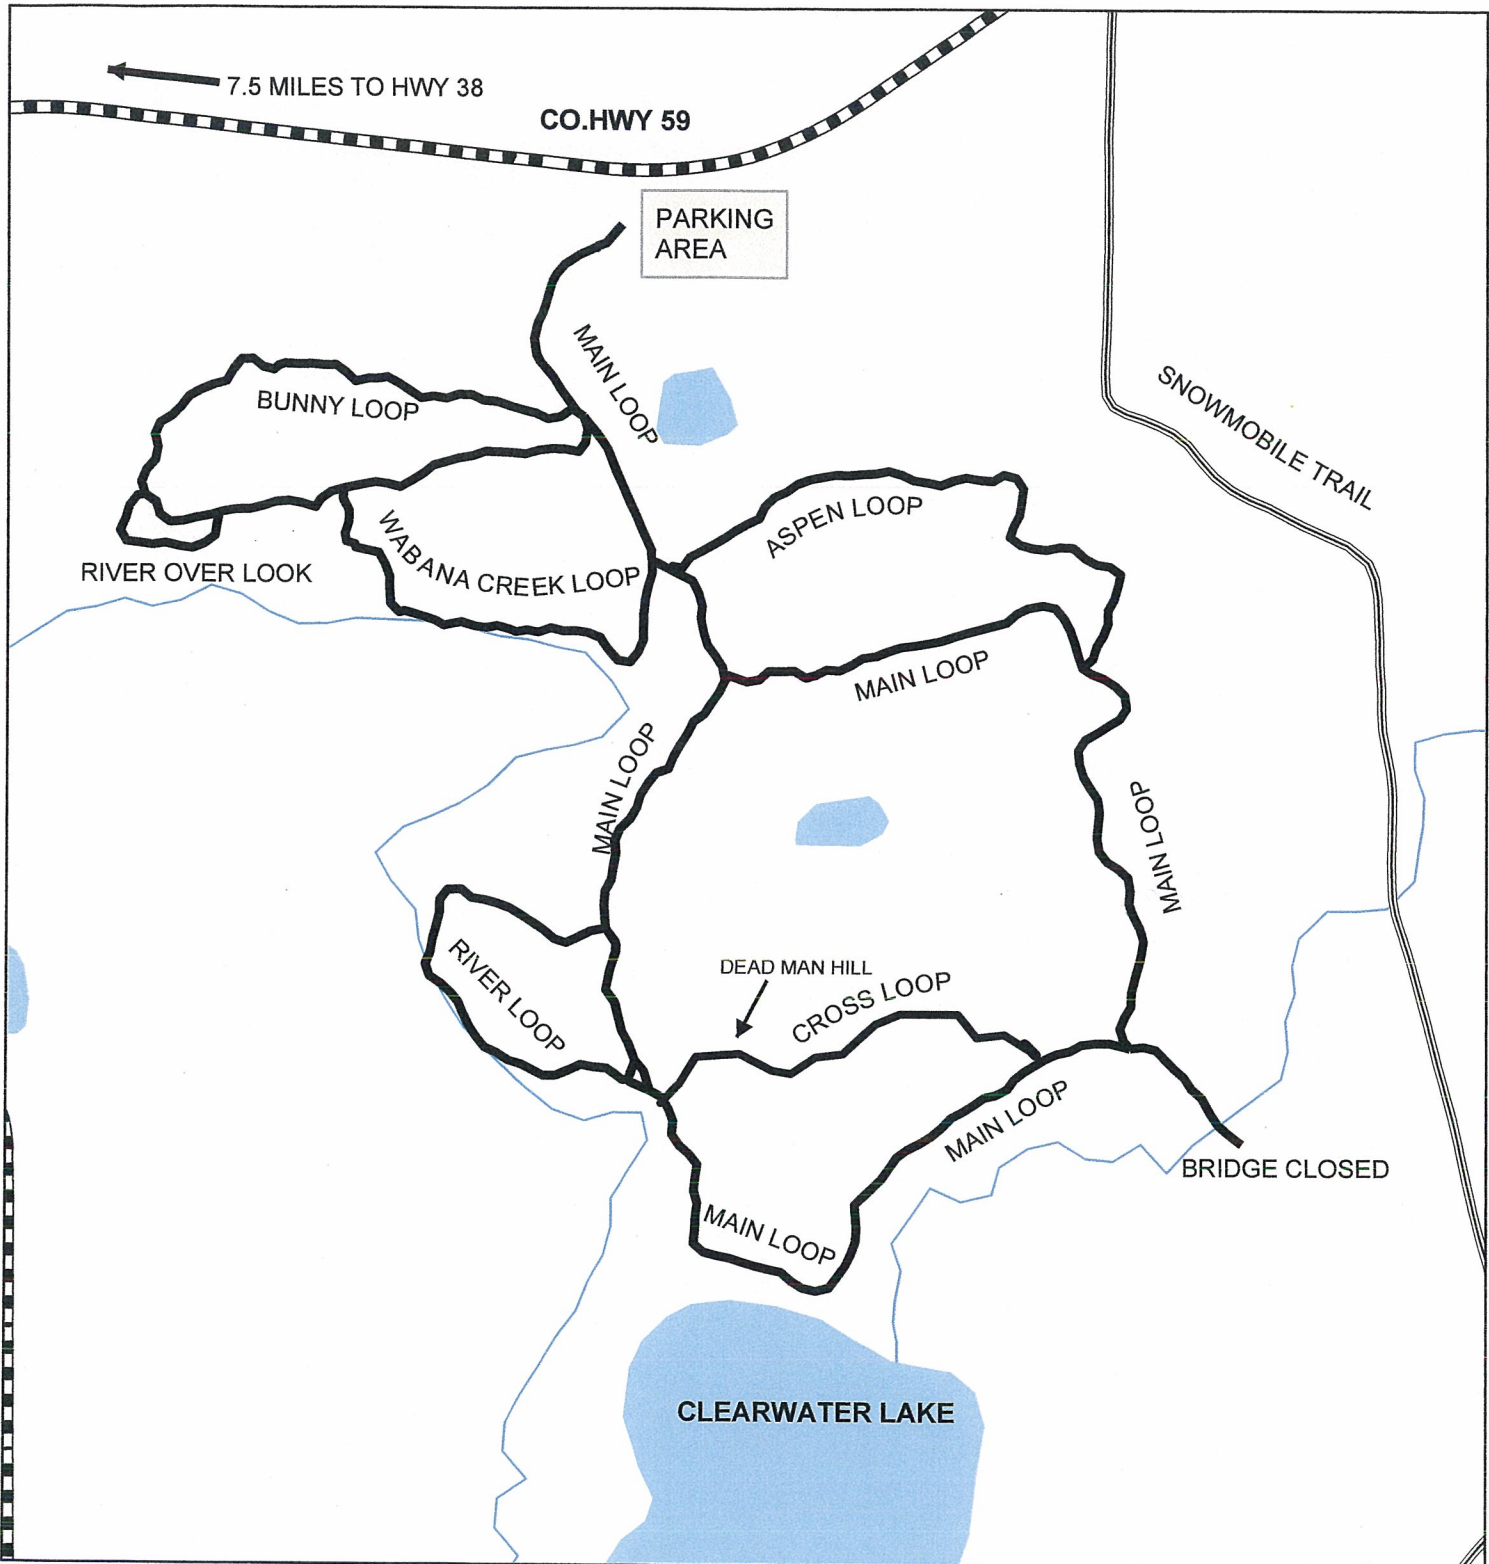

WABANA SKI/HIKING TRAIL

Legend

- SNOWMOBILE TRAIL
- XCOUNTRY SKI TRAIL
- Lakes
- COUNTY ROAD

PLEASE NO HORSES DURING SNOW COVERED SEASON OR DURING POOR WEATHER CONDITIONS

PLEASE NO SKATE SKIING

0 150 300 600 900 1,200 Feet

0 0.050.1 0.2 0.3 Kilometers