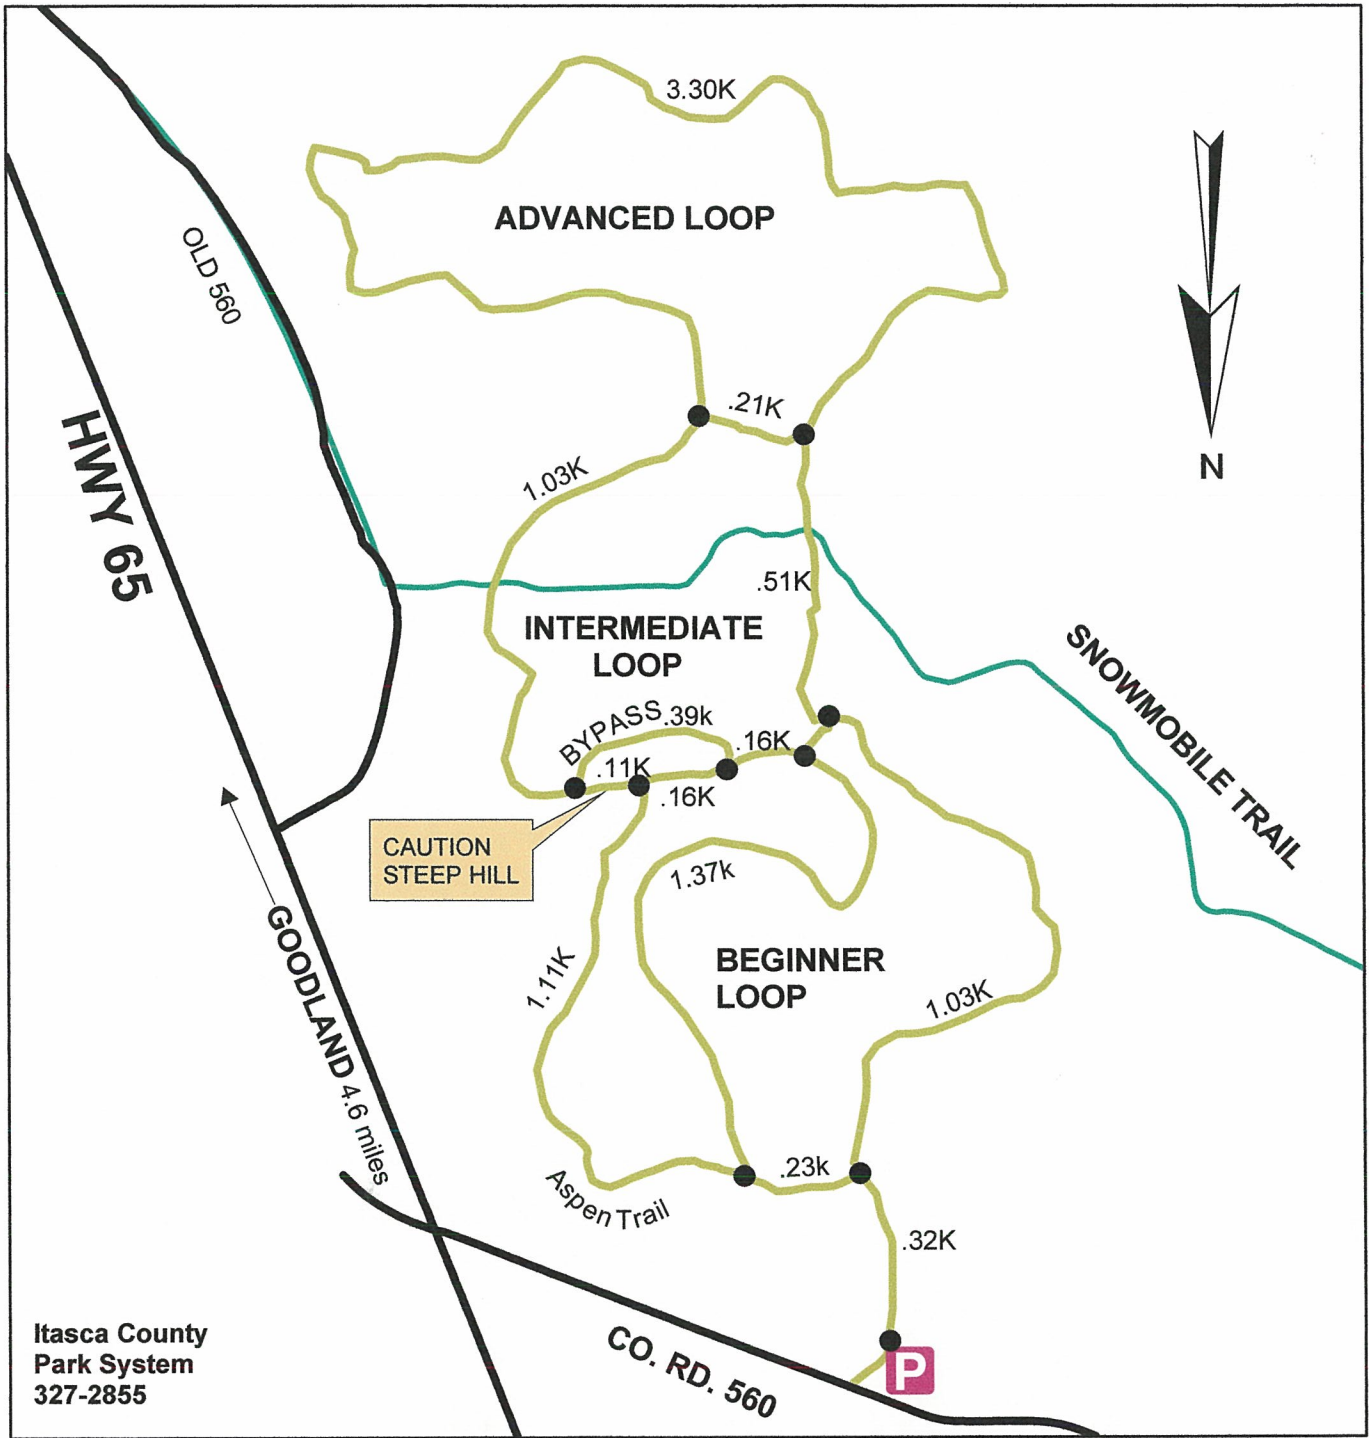

BIG RIDGE SKI TRAIL

Itasca County
Park System
327-2855

Legend

- Roads
- Ski Trail
- Snowmobile Trail

COPYRIGHT - ITASCA COUNTY
ALL RIGHTS RESERVED