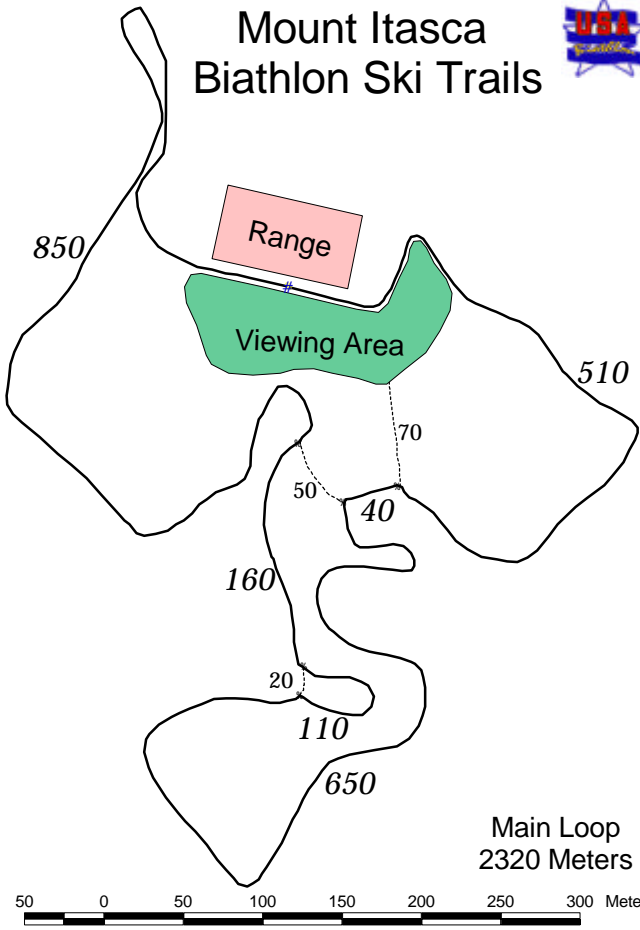

Mount Itasca Biathlon Ski Trails

Main Loop
2320 Meters

50 0 50 100 150 200 250 300 Meters